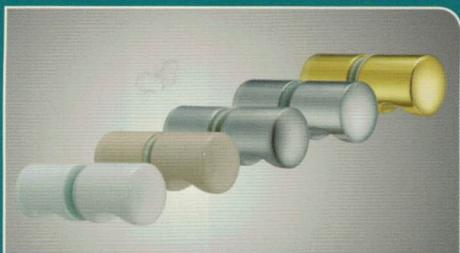

Contour™ 2050

PERIMETER FRAMED PIVOTING SHOWER SCREEN SYSTEM WITH FRAMELESS DOOR

Contour™ 2050 features rounded convex profile with protruding glazing fascia outer frame design.

Exceptional Value

Indulge your imagination and create an absolute premium bathroom design at a surprisingly affordable price.

Design Flexibility

Contour™ 2050 Shower Screen Systems can be designed for installation into most bathrooms. Ask your distributor for advice on a design to suit your needs.

Handle Selection

An extensive range of handles are available in your choice of either clear acrylic, aluminium powder coated and gold, satin or chrome plated finishes.

Components

Component and design features combine to provide convenience and colour co-ordination.

- Snap Caps
- Anti-bacterial clear (i.e. frost) and colour matched glazing vinyl
- Pivot Clamp System
- Magnetic Door Latch