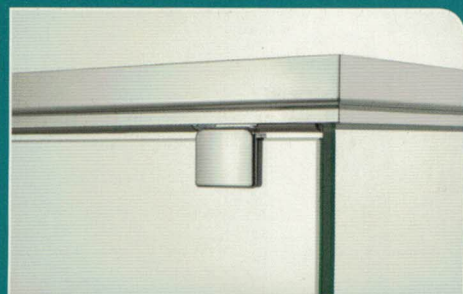

Frameless Patented Pivot Mechanism

Unique pivot design allows for a totally frameless door. Utilising a captive stainless steel top pivot pin, the Contour™ 2050 Shower Screen System features a 'positive close' low friction design mechanism, providing the benefit of whisper-quiet and trouble-free operation.

Over 180° of door swing is possible, enabling both inward and outward opening if required, providing maximum use of bathroom area.

Water Resistance

Contour™ 2050 can be specially made to include magnetic and/or non-magnetic seal closures, maximising water splash resistance so your bathroom remains drier and safer.

Safety

Contour™ 2050 Shower Screen Systems incorporates a captive top pivot pin mechanism so the door cannot be dislodged from the shower screen head section. The Contour™ 2050 Shower Screen Systems are glazed to comply with the requirements of Australian Standards AS2208 and AS1288.

Magnetic Door Latch Mechanism

Contour™ 2050 is also available with a specifically designed magnetic door location feature. The Magnetic mechanism has no moving parts resulting in trouble free whisper quite operation.